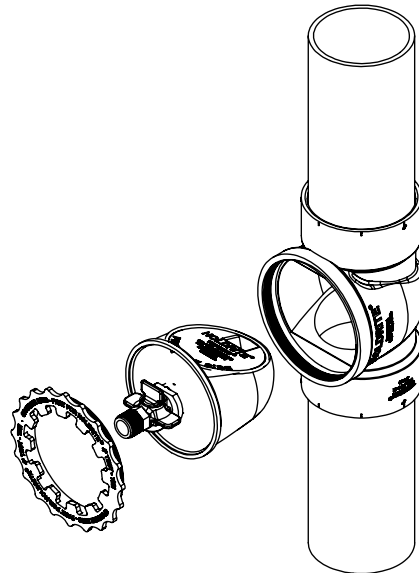

**Cleanout Mode**  
with Cleanout Plug

**DWV Test Mode**  
with TESTRITE® Wedge

**TESTRITE®**

**CLEANOUT / TEST TEE & DWV TEST SYSTEM**

SHOWN WITH THE TESTRITE® PIPE TEST SYSTEM AND CLEANOUT TEE FOR WATER OR AIR TESTING OF 2" THROUGH 4" PIPING SYSTEMS. MODELS AVAILABLE FOR USE WITH ABS, PVC AND NO-HUB CAST IRON. (SHOWN INSTALLED IN ABS OR PVC PIPING SYSTEM)