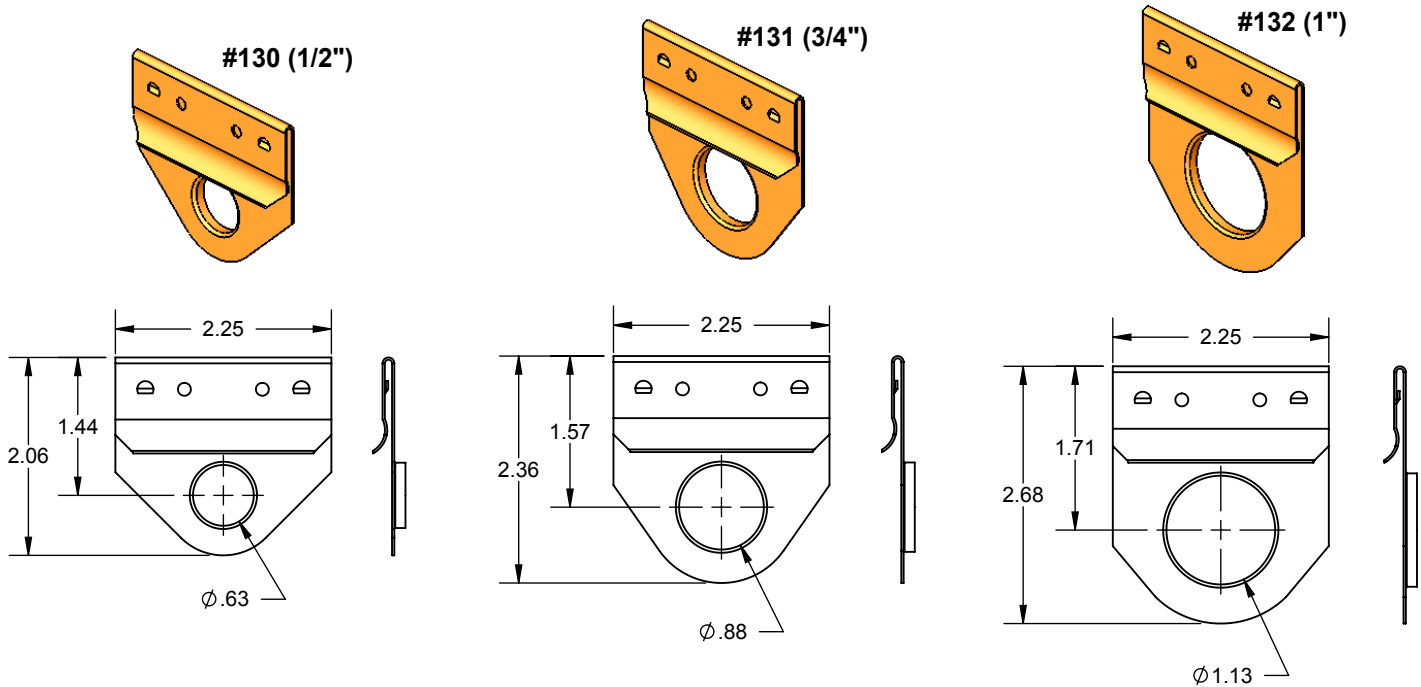

PRODUCT SPECIFICATION DRAWING HOLDRITE® #130, #131 & #132 CLIPS

ALL DIMENSIONS IN INCHES

The **HOLDRITE® #130, #131 and #132** are Solid Copper clips. Designed for easy snap-on installation for various flat strap brackets. 1/2", 3/4" or 1" copper tubes solder directly to the clip.

Product Information:

- Material: .025 Solid Copper
- Load rating: 25 pounds
- UPC / IPC / IAPMO listed

THIS INFORMATION IS PROPRIETARY TO HUBBARD ENTERPRISES AND IS SUBJECT TO CHANGE WITHOUT NOTICE. ANY REPRODUCTION IN PART OR WHOLE WITHOUT THE WRITTEN PERMISSION OF HUBBARD ENTERPRISES IS PROHIBITED.