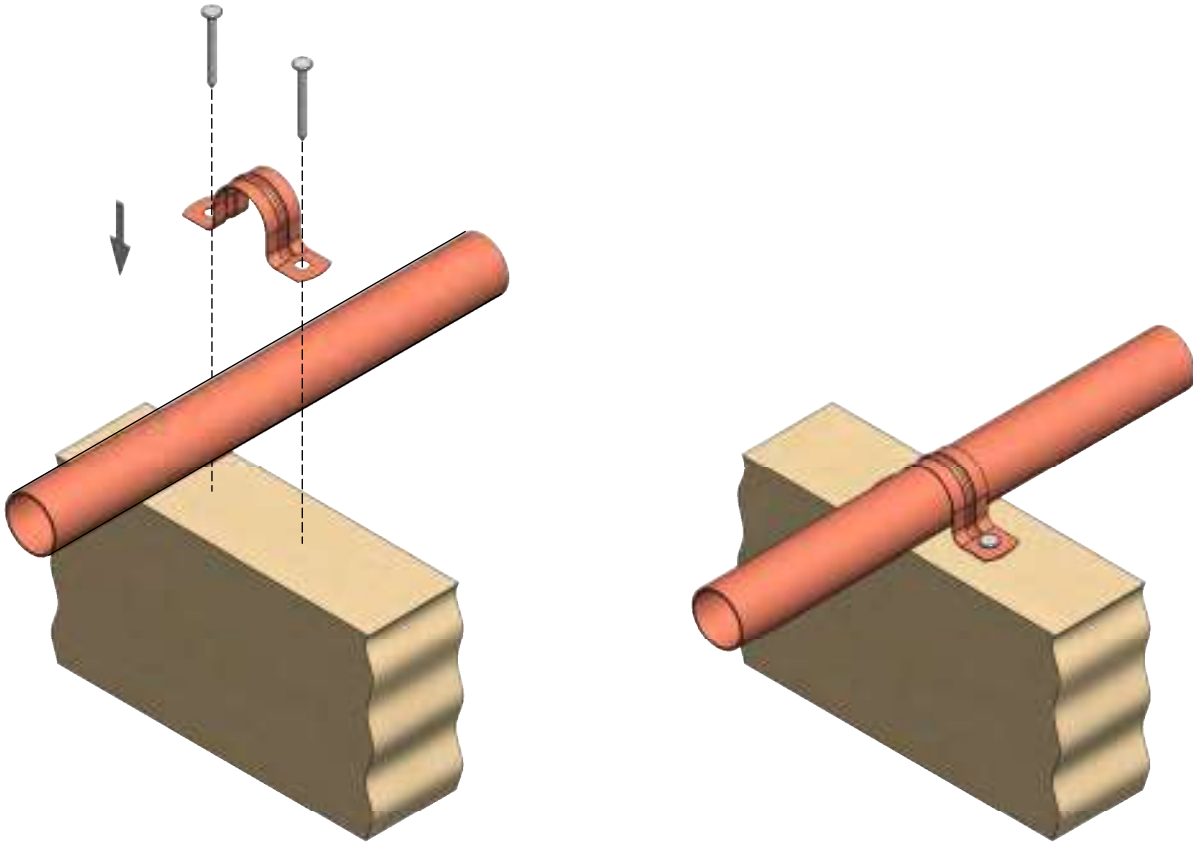

INSTALLATION INSTRUCTIONS

2-Hole Tube Strap Series

SECURE PIPE TO FRAMING WITH STRAP
AND 2 NAILS OR SCREWS.
(FIG. 1)

THIS INFORMATION IS PROPRIETARY TO HOLDRITE AND IS SUBJECT TO CHANGE WITHOUT NOTICE. IT MAY NOT BE REPRODUCED IN PART OR WHOLE WITHOUT WRITTEN AUTHORIZATION.