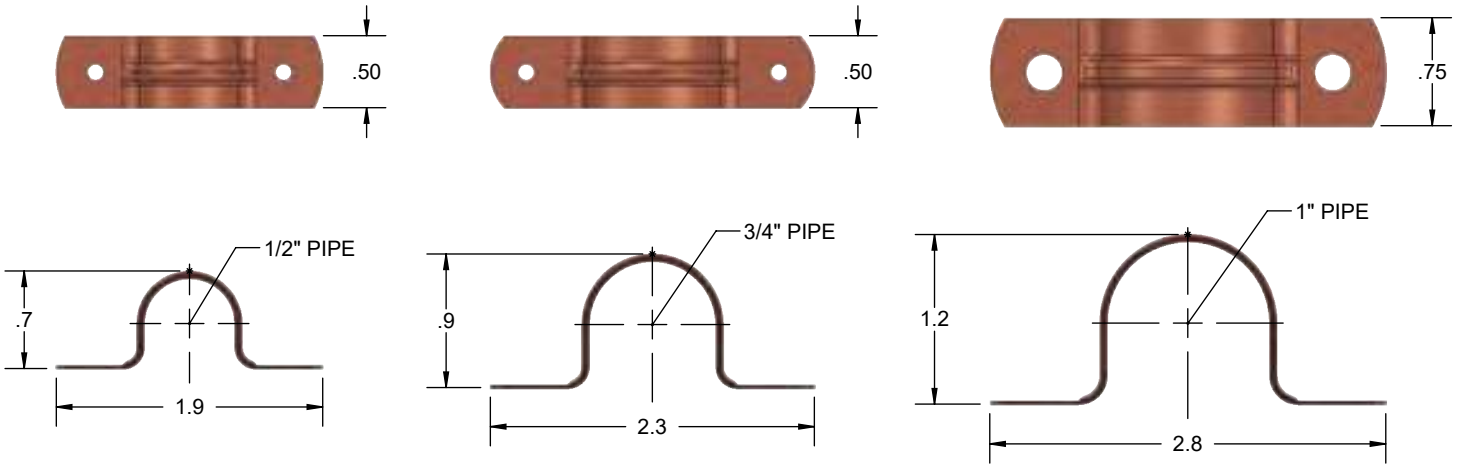

PRODUCT SPECIFICATION DRAWING

HOLDRITE® 2-Hole Tube Straps

| Model # | Pipe Size |
|---------|-----------|
| CPS050 | 1/2" |
| CPS075 | 3/4" |
| CPS100 | 1" |

HOLDRITE® 2-Hole Tube Straps can be fastened directly to studs, joists, or walls with nails or screws to support copper CTS tubing.

Product Information:

- Material: Copper-Plated Steel.

THIS INFORMATION IS PROPRIETARY TO RWC AND IS SUBJECT TO CHANGE WITHOUT NOTICE. IT MAY NOT BE REPRODUCED IN PART OR WHOLE WITHOUT WRITTEN AUTHORIZATION.

800-321-0316 OR 760-744-6944 / FAX: 760-744-0507 / WWW.RWC.COM
spec_2-Hole Tube Straps, RevA, 06-03-20

| Product Submittal | |
|--------------------------|------------|
| Job Name: _____ | |
| Date: _____ | |
| Part Number: _____ | Qty: _____ |
| | |
| Architect / Owner: _____ | |
| Contractor: _____ | |
| Notes: _____ | |
| | |
| | |