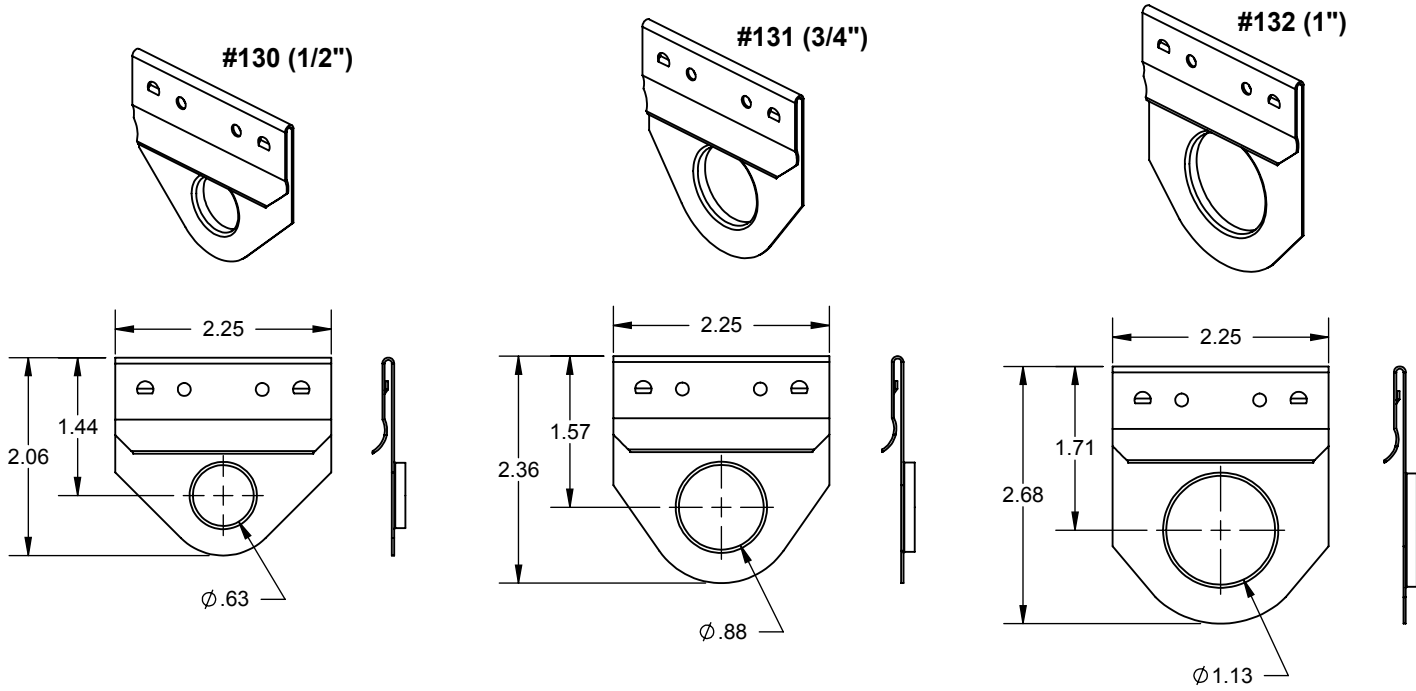

# PRODUCT SPECIFICATION DRAWING

## HOLDRITE® #130, #131 & #132 CLIPS

ALL DIMENSIONS IN INCHES

The **HOLDRITE® #130, #131 and #132** are Solid Copper clips. Designed for easy snap-on installation for various flat strap brackets. 1/2", 3/4" or 1" copper tubes solder directly to the clip.

**Product Information:**

- Material: .025 Solid Copper
- Load rating: 25 pounds
- UPC / IPC / IAPMO listed

THIS INFORMATION IS PROPRIETARY TO HOLDRITE AND IS SUBJECT TO CHANGE WITHOUT NOTICE. IT MAY NOT BE REPRODUCED IN PART OR WHOLE WITHOUT WRITTEN AUTHORIZATION.