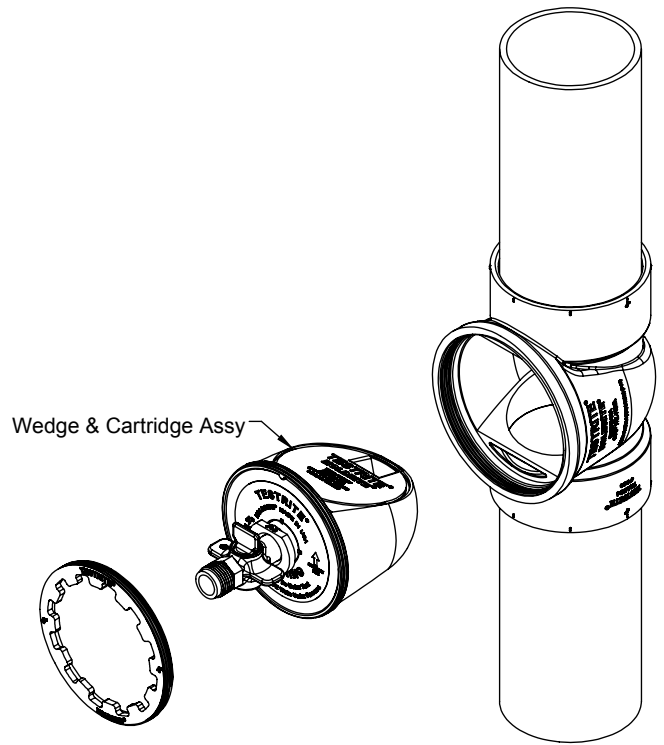

**Cleanout Mode**  
with cleanout plug

**DWV Test Mode**  
with TestRite® Wedge

## **TESTRITE®**

### **CLEANOUT / TEST TEE & DWV TEST SYSTEM**

Shown with the TestRite® Pipe Test System and Cleanout Tee for water or air testing of 2" through 6" DWV piping systems. Models available for use with ABS, PVC and No-Hub Cast Iron. (Shown installed in an ABS or PVC piping system)